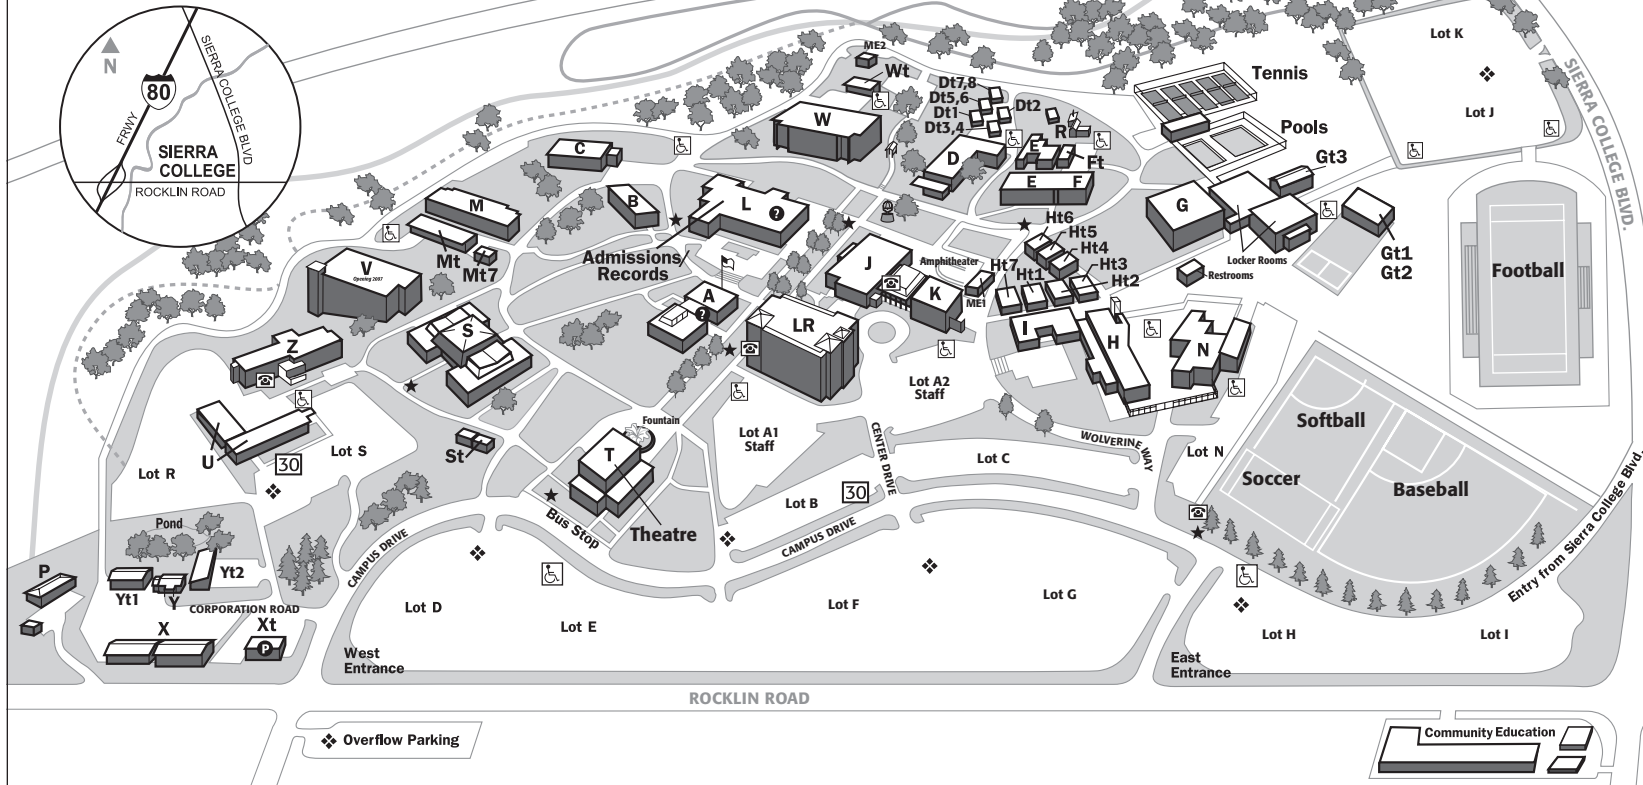

SIERRA COLLEGE ROCKLIN CAMPUS

- A** Lee Hall—Administration, Business Office
- B** Carner Hall—Business & Technology
- C** Classrooms
- D** Walker Hall—Music
- Dt1** ... ESL Laboratory
- Dt2** ... Math Classroom
- Dt3, 4, 5, 6, 7, 8** Classrooms
- E** Art
- F** Human Environmental Sciences
- Ft** Physical Education & Athletics Division office
- G** Gymnasium, locker rooms
- Gt 1.** Cardio Room
- Gt 2.** Classrooms
- Gt 3.** Weight Room
- H** Construction Technology/Metals
- Ht 1, 3, 5** Offices
- Ht 2.** Computer classroom
- Ht 4.** Science & Math Division office
- Ht 6.** Chef Apprenticeship

- R** Greenhouse, Lath House
- S** Sewell Hall, Natural History Museum,
Planetarium
- St1, 2** Classrooms
- T** Dietrich Theatre
Sierra College Foundation
- U** Classrooms, Residence Hall
- V** Math & Technology Center (*opening 2007*)
- W** Weaver Hall
- Wt** Classrooms
- X** Warehouse, Printing, Maintenance,
Custodial, Shipping/Receiving
- Xt** Personnel, Police Services
- Y** Facilities, Plant Operations, Transportation
- Yt1** ... Facilities Development
- Yt2** ... Grounds
- Z** Residence Hall

- Daily Parking Dispensers
- Disabled Parking
- 30-minute Parking
- Telephone
- Nature Trail
- Secret Ravine
- Cross-Country Trail
- ★ **Campus Directories**
- ❓ **Information**
- 👮 **Police Services**

Sierra College Rocklin Campus Map
 5000 Rocklin Road, Rocklin, CA 95677